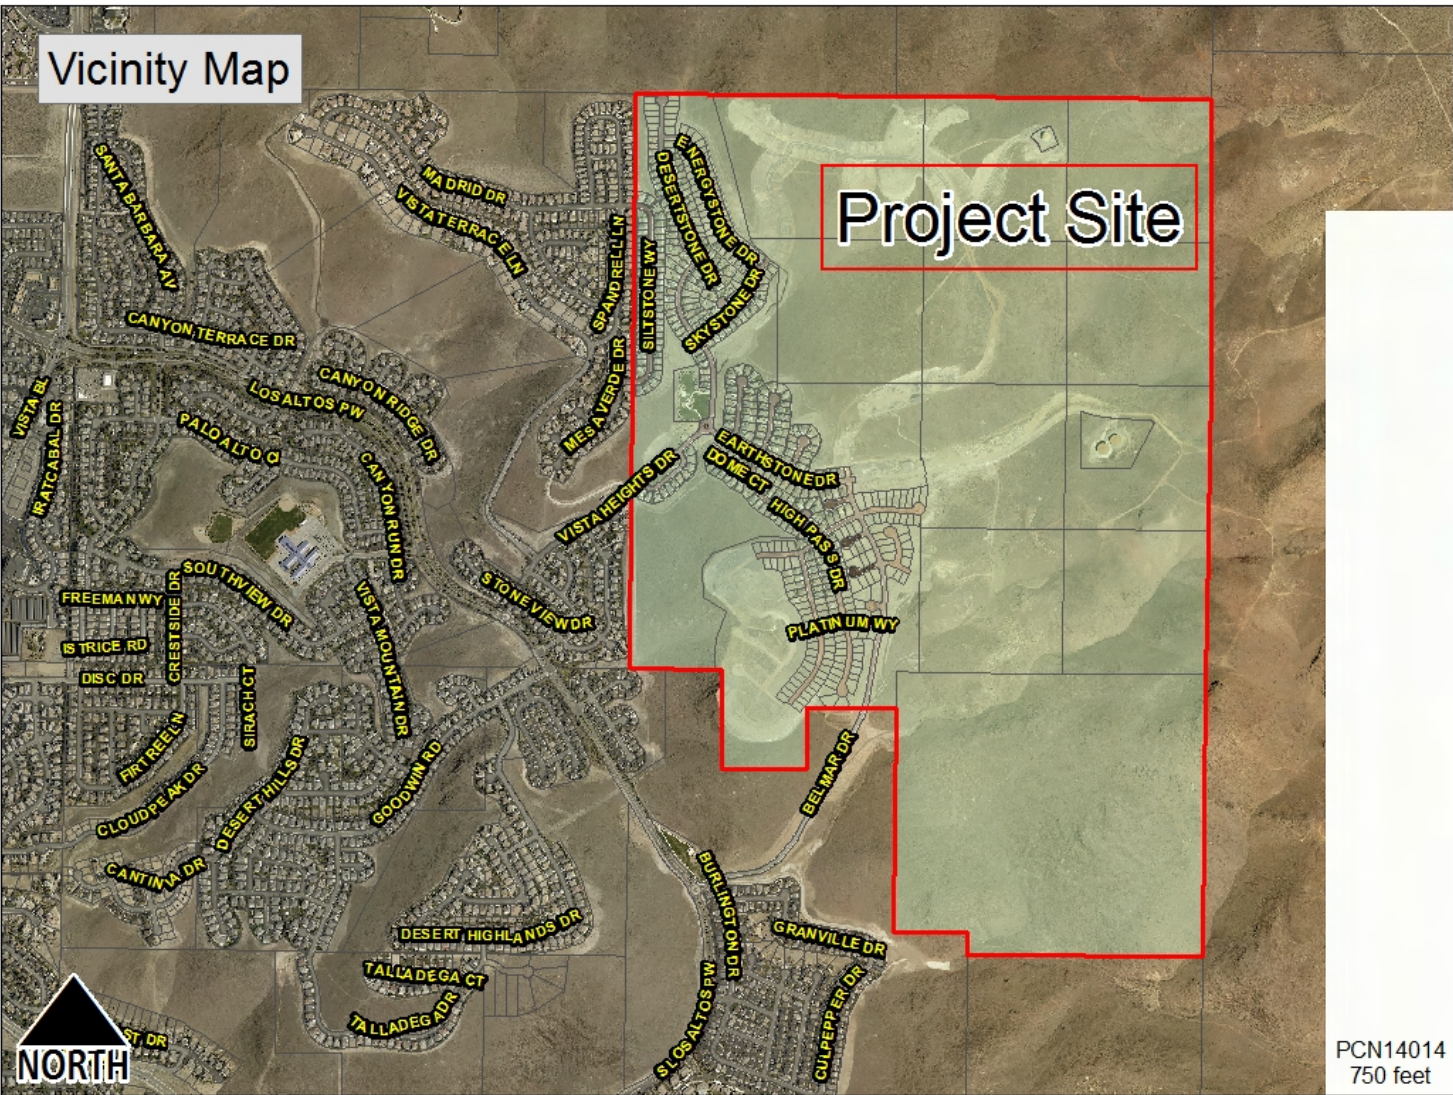

Vicinity Map

Project Site

PCN14014
750 feet